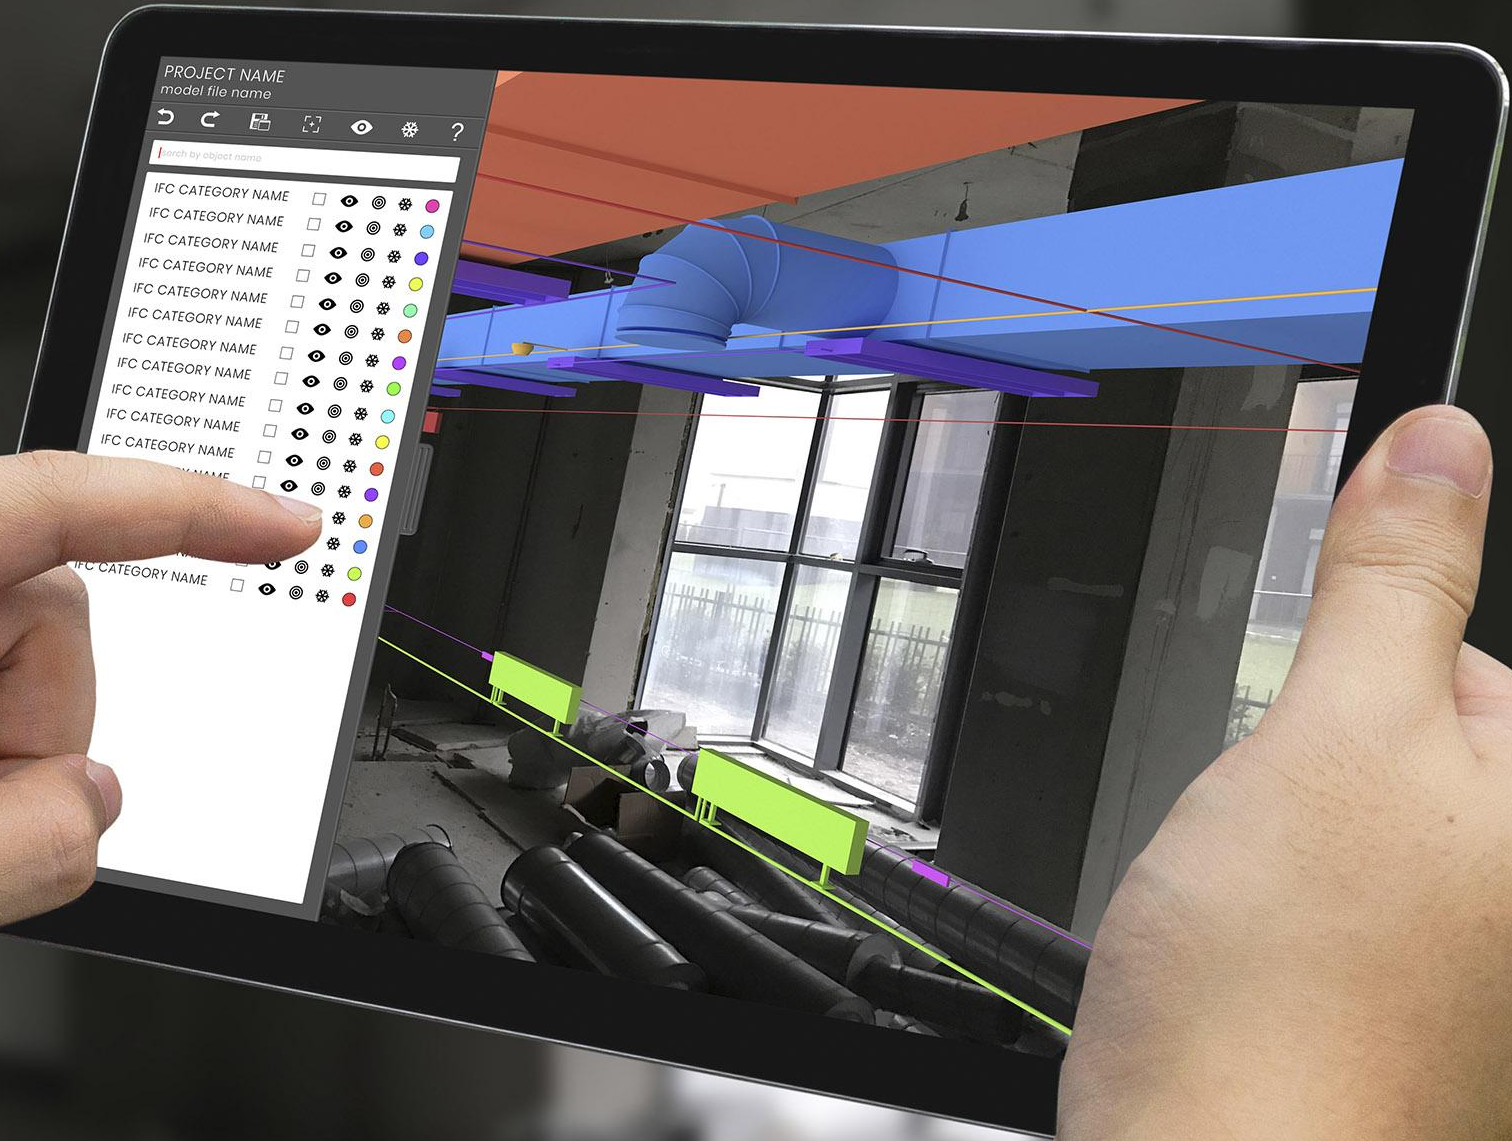

BIMSynch
Synchronised Architecture

Unexpected costs

The problem

**Human
mistakes
in
construction
are
inevitable**

The problem

Incompatibility
of
plans

A digital platform that saves customers **time** and **money**:

Augmented Reality Synchronisation

A detailed architectural floor plan of Level 0001, showing a complex layout of rooms, corridors, and stairwells. The plan is rendered in black lines on a white background. The text 'Augmented Reality Synchronisation' is overlaid in large, bold, red letters across the center of the plan.